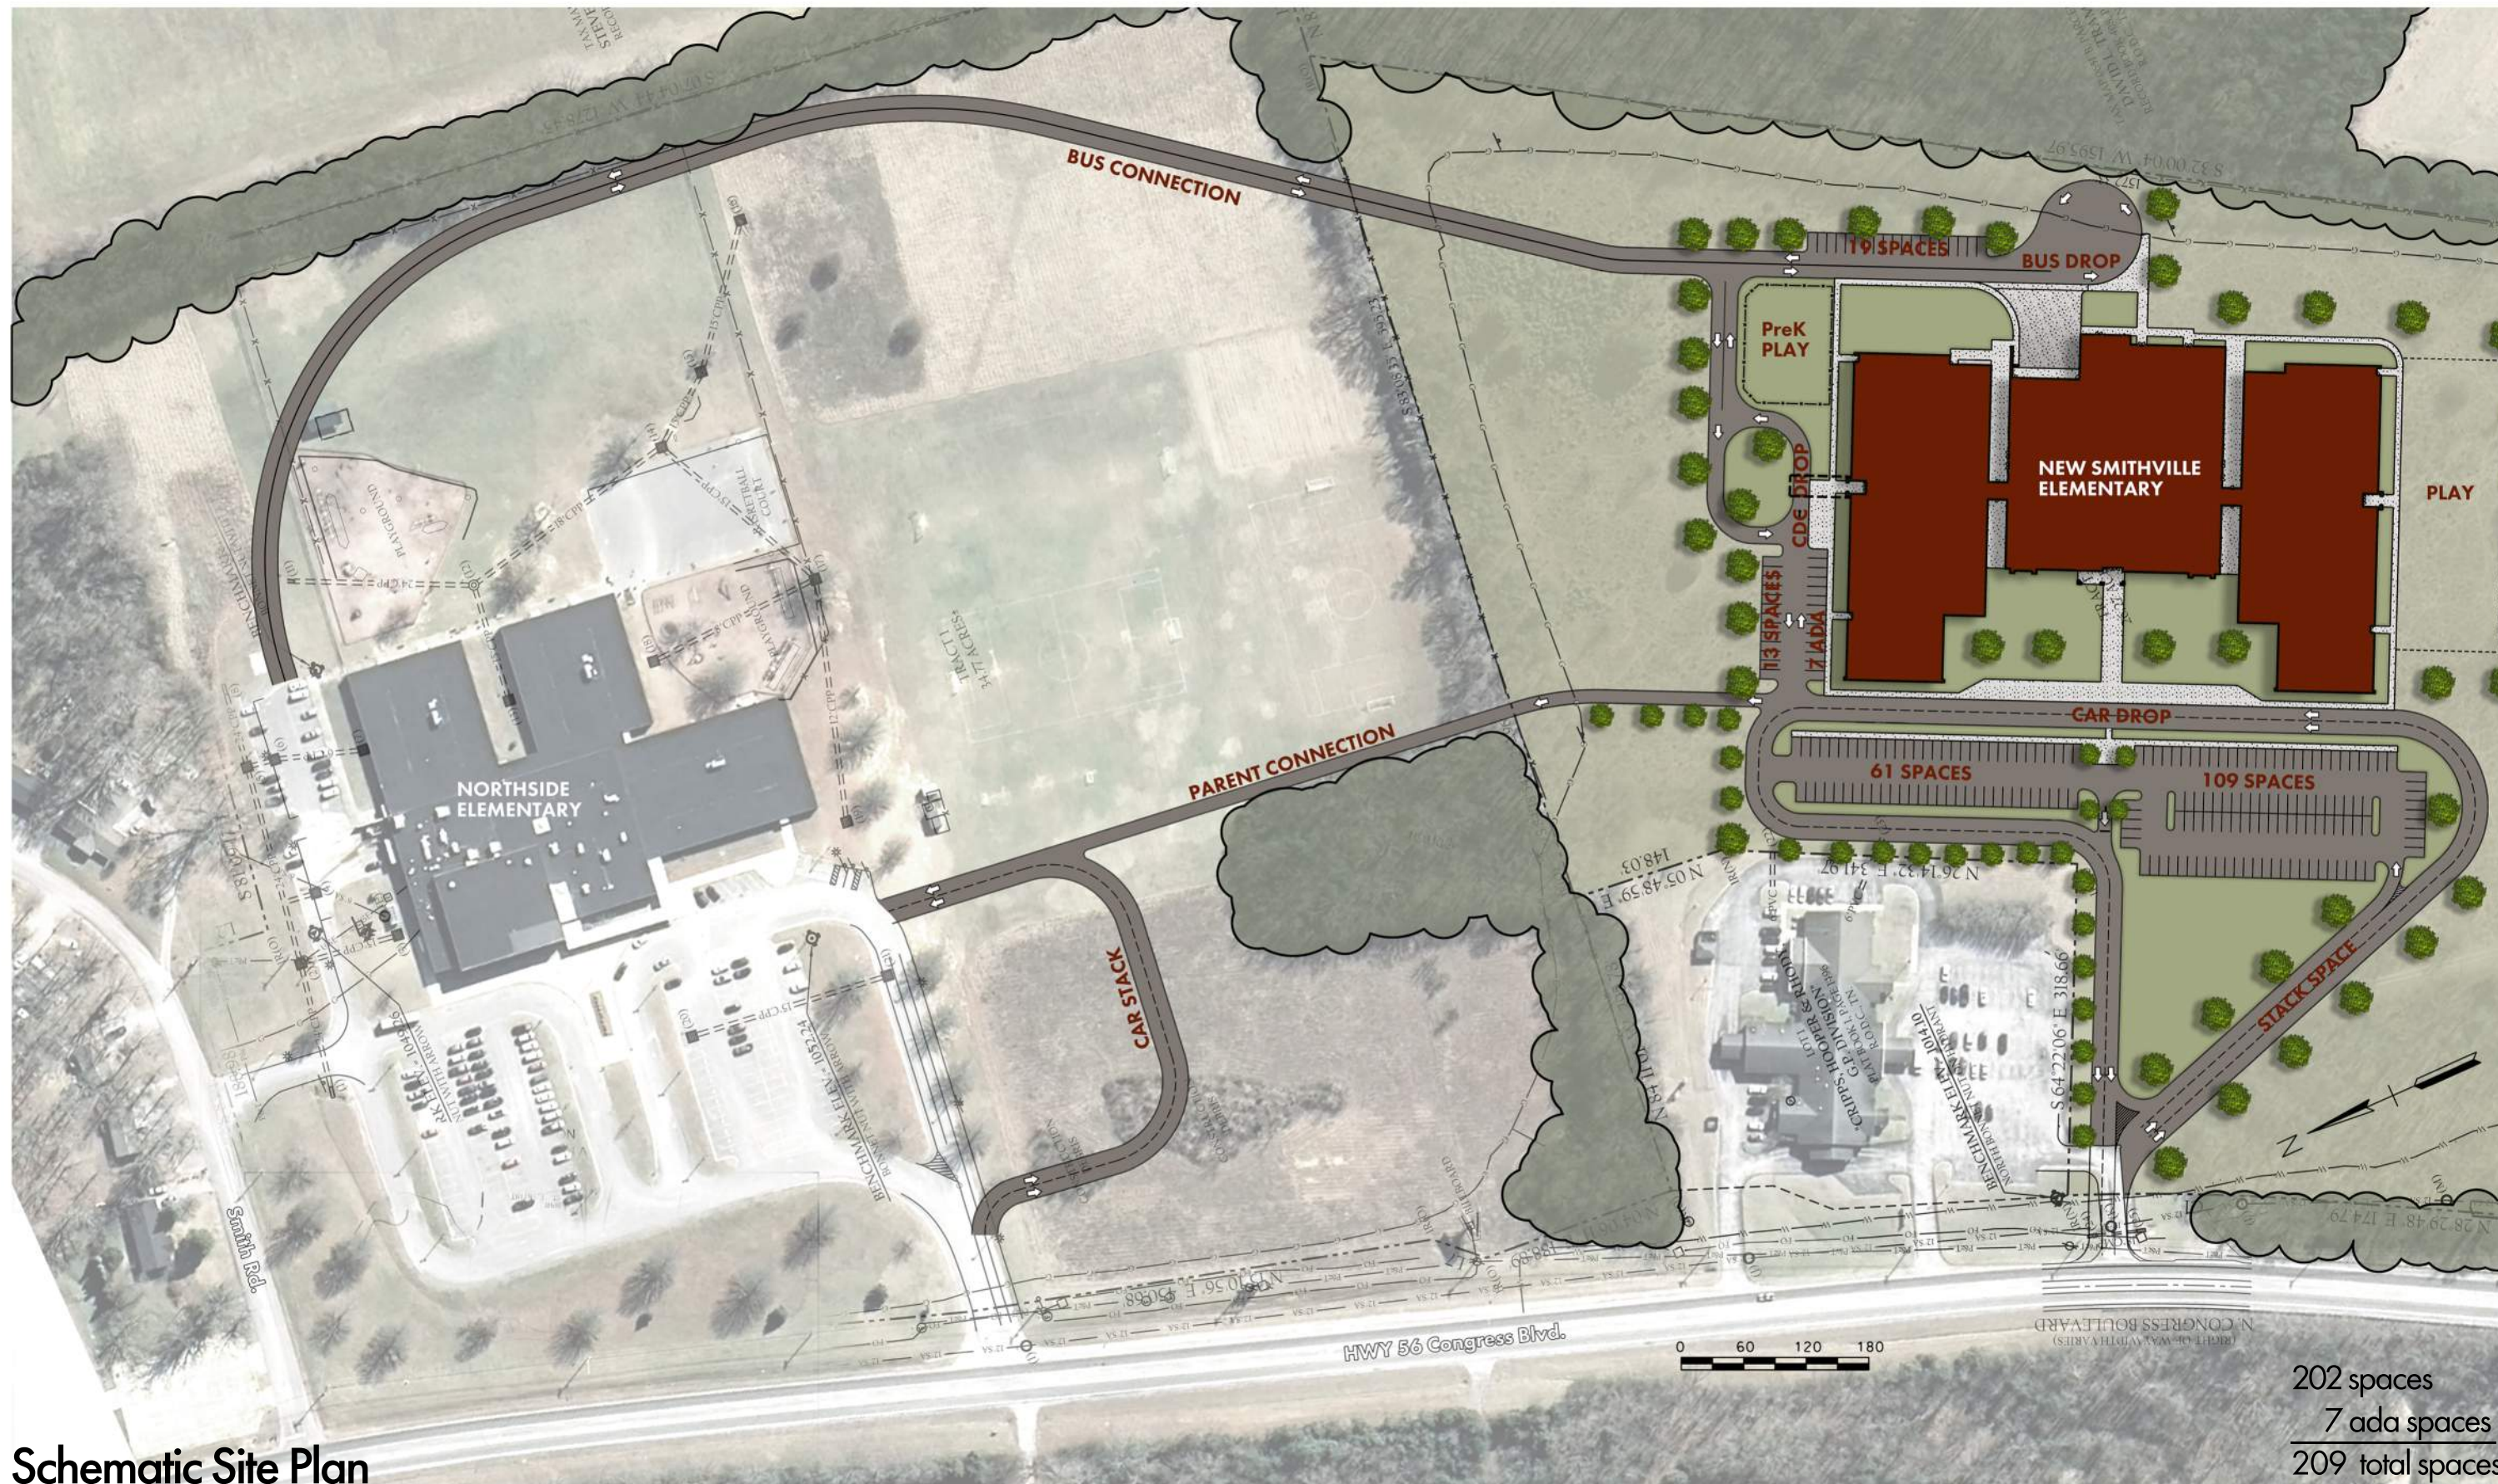

New Smithville Elementary

Dekalb County
SCHOOL DISTRICT

Schematic Site Plan

NOVEMBER 13, 2025

New Smithville Elementary

Dekalb County
SCHOOL DISTRICT

CLASSROOMS

Pre-K	8 - (20 kids ea.) =	160
CDC/SPED	4 - (20 kids ea.) =	80
Kindergarten	8 - (20 kids ea.) =	160
First	10 - (20 kids ea.) =	200
Second	10 - (20 kids ea.) =	200
Future	8 - (20 kids ea.) =	160
Total	students -	800
	(with future 8 classroom expansion) -	960

PLAN NORTH TRUE NORTH

120,980 square feet

Schematic Floor Plan

NOVEMBER 13, 2025

PROJECT SCHEDULE

Schematic Design Phase Approval	Nov. 13, 2025
Issue RFP/RFQ for Construction Management.....	Nov. 24, 2025
Design Development Phase Completion.....	Jan. 30, 2026
Review RFP/RFQ's submittals and award CM.....	Jan./Feb. 2026
Issue 100% complete Construction Documents.....	May 2026
Bid Date.....	July 2026
Issue Notice to Proceed.....	August 2026
22-month construction period	
Substantial Completion.....	June 2028